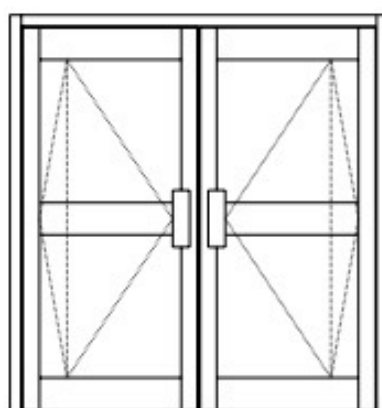

SINGLE PIVOT DOOR

DOUBLE PIVOT DOOR

SINGLE PIVOT DOOR
WITH MIDRAIL

DOUBLE PIVOT DOOR
WITH MIDRAIL

SINGLE HINGED DOOR

DOUBLE HINGED DOOR

SINGLE HINGED DOOR
WITH MIDRAIL

DOUBLE HINGED DOOR
WITH MIDRAIL

SINGLE COTTAGE PANE
HINGED DOOR (2 x 3 PANE)

DOUBLE COTTAGE PANE
HINGED DOOR (2 x 3 PANE)

SINGLE COTTAGE PANE
HINGED DOOR (2 x 4 PANE)

DOUBLE COTTAGE PANE
HINGED DOOR (2 x 4 PANE)

WHEN USING 45mm DOOR JAMB (EG. W44085 - RI DOOR JAMB)

MAXIMUM DOOR LEAF WIDTH: X1 = 1000mm
MAXIMUM DOOR LEAF HEIGHT: Y1 = 2200mm

WHEN USING 60mm DOOR JAMB (EG. W53666 - RIIW DOOR JAMB)

MAXIMUM DOOR LEAF WIDTH: X1 = 1100mm
MAXIMUM DOOR LEAF HEIGHT: Y1 = 2400mm