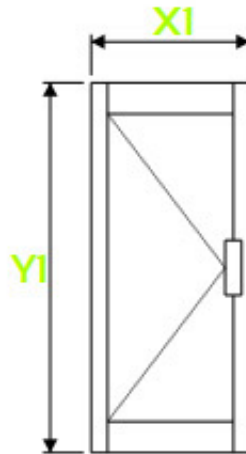

SINGLE COTTAGE PANE
HINGED DOOR (2 x 3 PANE)

DOUBLE COTTAGE PANE
HINGED DOOR (2 x 3 PANE)

SINGLE COTTAGE PANE
HINGED DOOR (2 x 4 PANE)

DOUBLE COTTAGE PANE
HINGED DOOR (2 x 4 PANE)

WHEN USING 45mm DOOR JAMB (EG. W44085 - RI DOOR JAMB)

MAXIMUM DOOR LEAF WIDTH: X1 = 1000mm
MAXIMUM DOOR LEAF HEIGHT: Y1 = 2200mm

WHEN USING 60mm DOOR JAMB (EG. W53666 - RIIW DOOR JAMB)

MAXIMUM DOOR LEAF WIDTH: X1 = 1100mm
MAXIMUM DOOR LEAF HEIGHT: Y1 = 2400mm

WHEN USING 90mm DOOR JAMB (EG. W53407 - R9W DOOR JAMB)

MAXIMUM DOOR LEAF WIDTH: X1 = 1200mm
MAXIMUM DOOR LEAF HEIGHT: Y1 = 2600mm

WHEN USING 45mm DOOR JAMB (EG. W44085 - R1 DOOR JAMB)

MAXIMUM DOOR LEAF WIDTH: X1 = 1000mm
MAXIMUM DOOR LEAF HEIGHT: Y1 = 2200mm

WHEN USING 60mm DOOR JAMB (EG. W53666 - R11W DOOR JAMB)

MAXIMUM DOOR LEAF WIDTH: X1 = 1100mm
MAXIMUM DOOR LEAF HEIGHT: Y1 = 2400mm

WHEN USING 90mm DOOR JAMB (EG. W53407 - R9W DOOR JAMB)

MAXIMUM DOOR LEAF WIDTH: X1 = 1200mm
MAXIMUM DOOR LEAF HEIGHT: Y1 = 2600mm