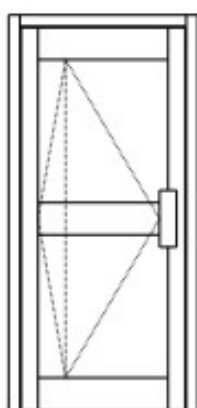

SINGLE PIVOT DOOR

DOUBLE PIVOT DOOR

SINGLE PIVOT DOOR
WITH MIDRAIL

DOUBLE PIVOT DOOR
WITH MIDRAIL

SINGLE HINGED DOOR

DOUBLE HINGED DOOR

SINGLE HINGED DOOR
WITH MIDRAIL

DOUBLE HINGED DOOR
WITH MIDRAIL

SINGLE COTTAGE PANE
HINGED DOOR (2 x 3 PANE)

DOUBLE COTTAGE PANE
HINGED DOOR (2 x 3 PANE)

SINGLE COTTAGE PANE
HINGED DOOR (2 x 4 PANE)

DOUBLE COTTAGE PANE
HINGED DOOR (2 x 4 PANE)

WHEN USING 45mm DOOR JAMB (EG. W44085 - RI DOOR JAMB)

MAXIMUM DOOR LEAF WIDTH: X1 = 1000mm
MAXIMUM DOOR LEAF HEIGHT: Y1 = 2200mm

WHEN USING 60mm DOOR JAMB (EG. W53666 - RIIW DOOR JAMB)

MAXIMUM DOOR LEAF WIDTH: X1 = 1100mm
MAXIMUM DOOR LEAF HEIGHT: Y1 = 2400mm

WHEN USING 90mm DOOR JAMB (EG. W53407 - R9W DOOR JAMB)

MAXIMUM DOOR LEAF WIDTH: X1 = 1200mm
MAXIMUM DOOR LEAF HEIGHT: Y1 = 2600mm

WHEN USING 45mm DOOR JAMB (EG. W44085 - R1 DOOR JAMB)

MAXIMUM DOOR LEAF WIDTH: X1 = 1000mm
MAXIMUM DOOR LEAF HEIGHT: Y1 = 2200mm