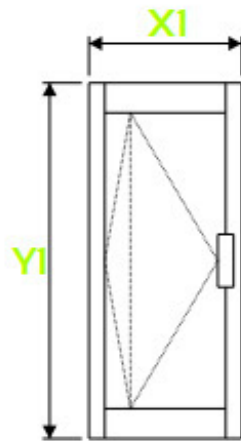

SINGLE COTTAGE PANE
HINGED DOOR (2 x 3 PANE)

DOUBLE COTTAGE PANE
HINGED DOOR (2 x 3 PANE)

SINGLE COTTAGE PANE
HINGED DOOR (2 x 4 PANE)

DOUBLE COTTAGE PANE
HINGED DOOR (2 x 4 PANE)

WHEN USING 45mm DOOR JAMB (EG. W44085 - RI DOOR JAMB)

MAXIMUM DOOR LEAF WIDTH: X1 = 1000mm
MAXIMUM DOOR LEAF HEIGHT: Y1 = 2200mm

WHEN USING 60mm DOOR JAMB (EG. W53666 - RIIW DOOR JAMB)

MAXIMUM DOOR LEAF WIDTH: X1 = 1100mm
MAXIMUM DOOR LEAF HEIGHT: Y1 = 2400mm

WHEN USING 90mm DOOR JAMB (EG. W53407 - R9W DOOR JAMB)

MAXIMUM DOOR LEAF WIDTH: X1 = 1200mm
MAXIMUM DOOR LEAF HEIGHT: Y1 = 2600mm

WHEN USING 45mm DOOR JAMB (EG. W44085 - R1 DOOR JAMB)

MAXIMUM DOOR LEAF WIDTH: X1 = 1000mm
MAXIMUM DOOR LEAF HEIGHT: Y1 = 2200mm

WHEN USING 60mm DOOR JAMB (EG. W53666 - R11W DOOR JAMB)

MAXIMUM DOOR LEAF WIDTH: X1 = 1100mm
MAXIMUM DOOR LEAF HEIGHT: Y1 = 2400mm

WHEN USING 90mm DOOR JAMB (EG. W53407 - R9W DOOR JAMB)

MAXIMUM DOOR LEAF WIDTH: X1 = 1200mm
MAXIMUM DOOR LEAF HEIGHT: Y1 = 2600mm