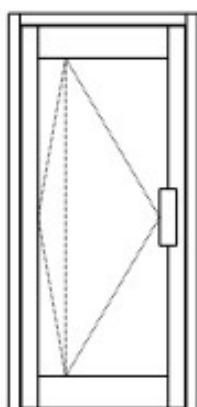

SINGLE PIVOT DOOR

DOUBLE PIVOT DOOR

SINGLE PIVOT DOOR
WITH MIDRAIL

DOUBLE PIVOT DOOR
WITH MIDRAIL

SINGLE HINGED DOOR

DOUBLE HINGED DOOR

SINGLE HINGED DOOR
WITH MIDRAIL

DOUBLE HINGED DOOR
WITH MIDRAIL

SINGLE COTTAGE PANE
HINGED DOOR (2 x 3 PANE)

DOUBLE COTTAGE PANE
HINGED DOOR (2 x 3 PANE)

SINGLE COTTAGE PANE
HINGED DOOR (2 x 4 PANE)

DOUBLE COTTAGE PANE
HINGED DOOR (2 x 4 PANE)

WHEN USING 45mm DOOR JAMB (EG. W44085 - RI DOOR JAMB)

MAXIMUM DOOR LEAF WIDTH: X1 = 1000mm
MAXIMUM DOOR LEAF HEIGHT: Y1 = 2200mm

WHEN USING 60mm DOOR JAMB (EG. W53666 - RIIW DOOR JAMB)

MAXIMUM DOOR LEAF WIDTH: X1 = 1100mm
MAXIMUM DOOR LEAF HEIGHT: Y1 = 2400mm

WHEN USING 90mm DOOR JAMB (EG. W53407 - R9W DOOR JAMB)

MAXIMUM DOOR LEAF WIDTH: X1 = 1200mm
MAXIMUM DOOR LEAF HEIGHT: Y1 = 2600mm

WHEN USING 45mm DOOR JAMB (EG. W44085 - R1 DOOR JAMB)

MAXIMUM DOOR LEAF WIDTH: X1 = 1000mm
MAXIMUM DOOR LEAF HEIGHT: Y1 = 2200mm