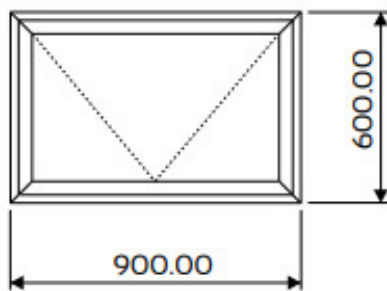

STANDARD SASH		Maximum Vent Width in mm	Maximum Vent Height in mm
Top Hung	W55682	900	600
Side Hung		600	1200

EURO SASH		Maximum Vent Width in mm	Maximum Vent Height in mm
Top Hung	W57496	1100	1200
Side Hung		700	1200