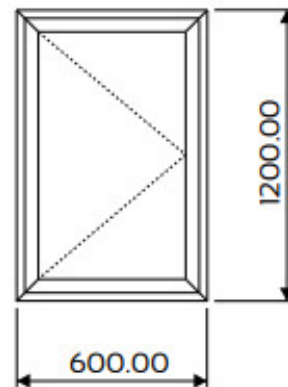

STANDARD SASH		Maximum Vent Width in mm	Maximum Vent Height in mm
Top Hung	W55682	900	600
Side Hung		600	1200

EURO SASH		Maximum Vent Width in mm	Maximum Vent Height in mm
Top Hung	W57496	1100	1200
Side Hung		700	1200