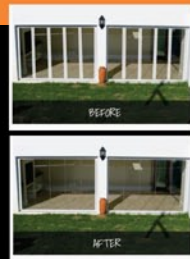

FEATURES:

- No uprights to spoil your views
- Upgrade easily from framed to frameless using existing tracks
- Low maintenance
- Non-corrosive materials used
- 100% manufactured in South Africa

SECURITY:

- Anti-lift feature
- Stainless steel locking pins top & bottom.
- 8 or 10mm toughened safety glass

WEATHER SEALING

- Supreme weather sealing
- Double-lip weather seals
- UV stable seals will not yellow in the sun.